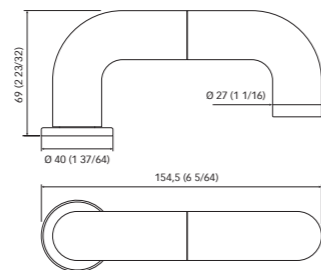

NAUSICAA

reading lights

Installazione: parete
IP40
Dimmerabile
Materiale: alluminio
Finitura: nero opaco

Fissaggio con viti

Sorgente luce: LED
Alimentazione: 9-32 Vdc
Potenza: 2W

Temperatura colore:

- bianco naturale 4000K - 158 lm
- bianco caldo 3000K - 143 lm

CRI: 90

Angolo: 15°

Installation: wall
IP40
Dimmable
Material: aluminium
Finishes: satin black

Screw installation

Light source: LED
Power supply: 9-32 Vdc
Power consumption: 2W

Color temperature:

- daylight 4000K - 158 lm
- warm white 3000K - 143 lm

CRI: 90

Beam: 15°

Dimensioni / dimensions (mm/in)

NAUSICAA READING