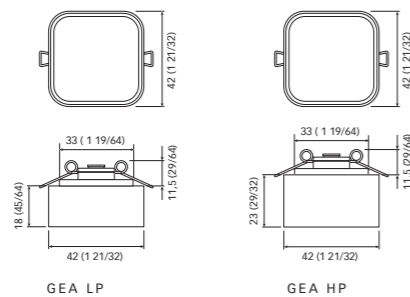

GEA

recessed downlights

Installazione: soffitto
IP40
Dimmerabile
Materiale: alluminio
Finitura: nero opaco

Fissaggio con molle
Recess: 12 mm
Ø foro: 33 mm

Sorgente luce: LED
Alimentazione: 10-30 Vdc
Potenza: 2,5W

Temperatura colore:
• bianco naturale 4000K
106 lm / spot
• bianco caldo 3000K
96 lm / spot
• bicolore con luce di cortesia

CRI: 95
Angolo: 100°

Installation: ceiling
IP40
Dimmable
Material: aluminium
Finishes: satin black

Spring installation
Recess: 12 mm
Ø cutout: 33 mm

Light source: LED
Power supply: 10-30 Vdc
Power consumption: 2,5W

Color temperature:
• daylight 4000K
106 lm / spot
• warm white 3000K
96 lm / spot
• bicolor with courtesy light

CRI: 95
Beam: 100°

Dimensioni / dimensions (mm/in)