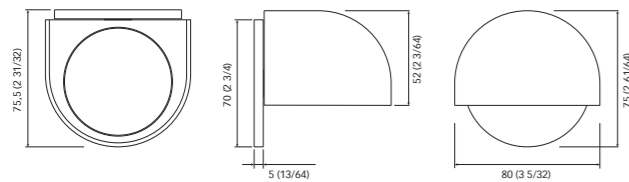

CRI: 90
Beam: 30°/65°

Dimensioni / dimensions (mm/in)

orientabile fino a 90° / adjustable up to 90°

PLANETA

PLANETA

wall lights

CYRANO

WALL LIGHT