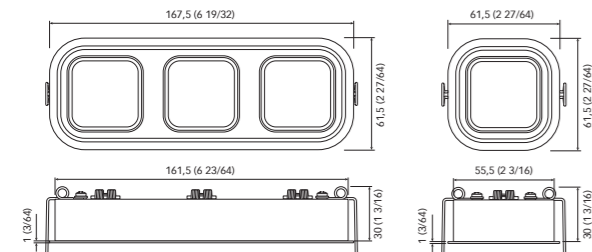

GEA

recessed downlights with frame

Installazione: soffitto
IP40
Dimmerabile
Materiale: alluminio
Finitura: nero opaco

Fissaggio con molle
Recesso: 30 mm
Foratura: con dima

Sorgente luce: LED
Alimentazione: 10-30 Vdc
Potenza: 2,5W / spot

Temperatura colore:
• bianco naturale 4000K
106 lm / spot
• bianco caldo 3000K
96 lm / spot
• bicolore con luce di cortesia

CRI: 95
Angolo: 100°

Installation: ceiling
IP40
Dimmable
Material: aluminium
Finishes: satin black

Spring installation
Recess: 30 mm
Cutout: with drill template

Light source: LED
Power supply: 10-30 Vdc
Power consumption: 2,5W / spot

Color temperature:
• daylight 4000K
106 lm / spot
• warm white 3000K
96 lm / spot
• bicolor with courtesy light

CRI: 95
Beam: 100°

Dimensioni / dimensions (mm/in)

MODELLI CON PROFILO BASSO / LOW PROFILE MODELS