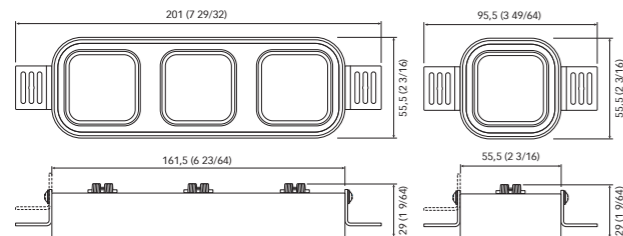

GEA

recessed downlights without frame

Installazione: soffitto
IP40
Dimmerabile
Materiale: alluminio
Finitura: nero opaco

Fissaggio con molle
Recesso: 29 mm
Foratura: con dima

Sorgente luce: LED
Alimentazione: 10-30 Vdc
Potenza: 2,5W / spot

Temperatura colore:
• bianco naturale 4000K
106 lm / spot
• bianco caldo 3000K
96 lm / spot
• bicolore con luce di cortesia

CRI: 95
Angolo: 100°

Installation: ceiling
IP40
Dimmable
Material: aluminium
Finishes: satin black

Spring installation
Recess: 29 mm
Cutout: with drill template

Light source: LED
Power supply: 10-30 Vdc
Power consumption: 2,5W / spot

Color temperature:
• daylight 4000K
106 lm / spot
• warm white 3000K
96 lm / spot
• bicolor with courtesy light

CRI: 95
Beam: 100°

Dimensioni / dimensions (mm/in)

MODELLI CON PROFILO BASSO / LOW PROFILE MODELS