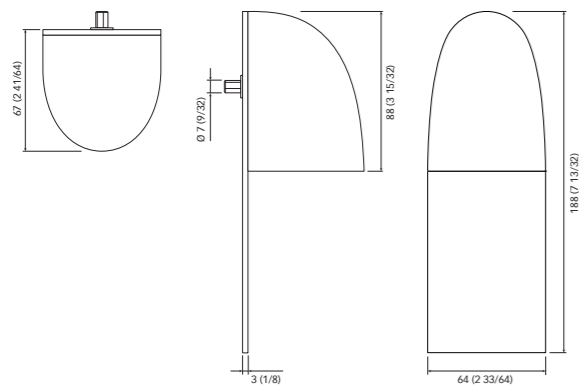

CYRANO

downlights surface mounted

Installazione: parete
IP65
Dimmerabile
Materiale: alluminio
Finitura: nero opaco

Fissaggio con viti

Sorgente luce: LED
Alimentazione: 9-32 Vdc
Potenza: 6W

Temperatura colore:

- bianco naturale 4000K
  30° - 484 lm / 60° - 392 lm
- bianco caldo 3000K
  30° - 449 lm / 60° - 363 lm
- bianco caldo 2700K
  30° - 389 lm / 60° - 314 lm
- bicolore con luce di cortesia

CRI: 90

Angolo: 30°/60°

Installation: wall
IP65

Dimmable

Material: aluminium

Finishes: satin black

Screw installation

Sorgente luce: LED
Power supply: 9-32 Vdc
Power consumption: 6W

Color temperature:

- daylight 4000K
  30° - 484 lm / 60° - 392 lm
- warm white 3000K
  30° - 449 lm / 60° - 363 lm
- warm white 2700K
  30° - 389 lm / 60° - 314 lm
- bicolor with courtesy light

CRI: 90

Beam: 30°/60°

Dimensioni / dimensions (mm/in)

CYRANO

Piastra personalizzabile / customizable plate