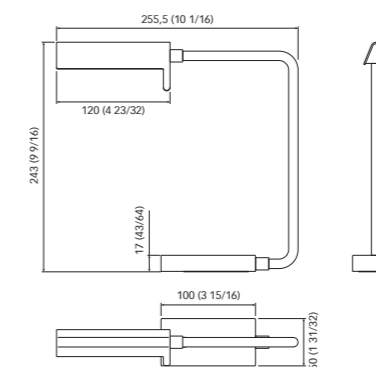

Dimensioni / dimensions (mm/in)