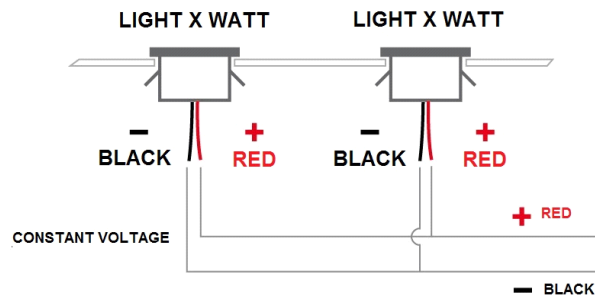

GENERAL INFORMATION TO CONNECT MORE THAN ONE DEVICE

This product can be connected in parallel

INSTRUCTIONS FOR ASSEMBLY