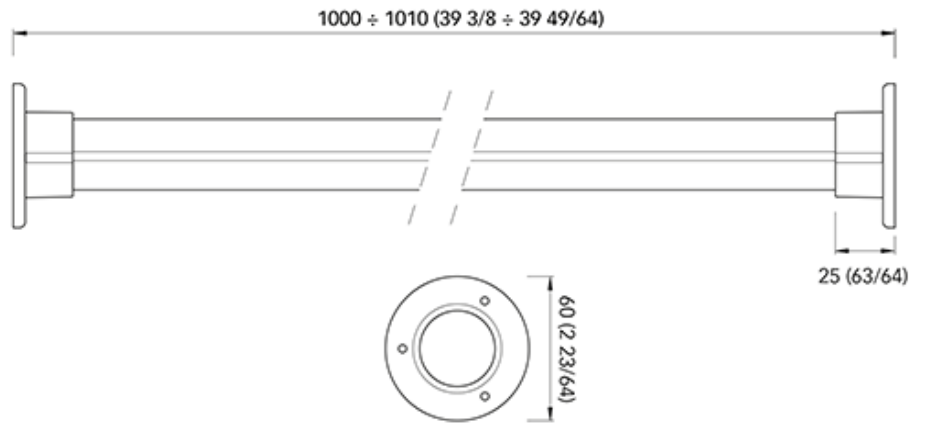

# DRESS UP 1MT 24V

**CATEGORY**

**UTILITY LIGHT**

**GENERAL FEATURES**

IP Protection grade	<b>IP20</b>
Installation on	CLOSET
Molding	0
Recess	0 mm
Mounting hole	Ø 0 mm
Weight	500 gr
Fixing system	SCREWS
Orientable	No
Flexible	Yes
Switch	No

**PHOTOMETRIC DATA**

Color Temperature	<b>WARM WHITE</b> (2900-3100 °K)	<b>DAY LIGHT</b> (3800-4100 °K)	<b>COOL WHITE</b> (5500-6000 °K)
<b>CRI</b>			
<b>Luminous flux</b>	<b>230 lm</b>	<b>300 lm</b>	
Luminous efficacy			
<b>Ø at 1 m</b>			
<b>Ø at 2 m</b>			
<b>Ø at 3 m</b>			
<b>ANGLE</b>			

**CERTIFICATIONS**

**CATEGORY****UTILITY LIGHT****SPECIFICATION FOR THE CONNECTION OF INDIVIDUAL UNIT****POWER: 4.8 W****POWER SUPPLY: 24 Vdc****OPERATING VOLTAGE**

Dimensions - mm (inches)

**CONNECTION INFORMATION****WARNINGS**