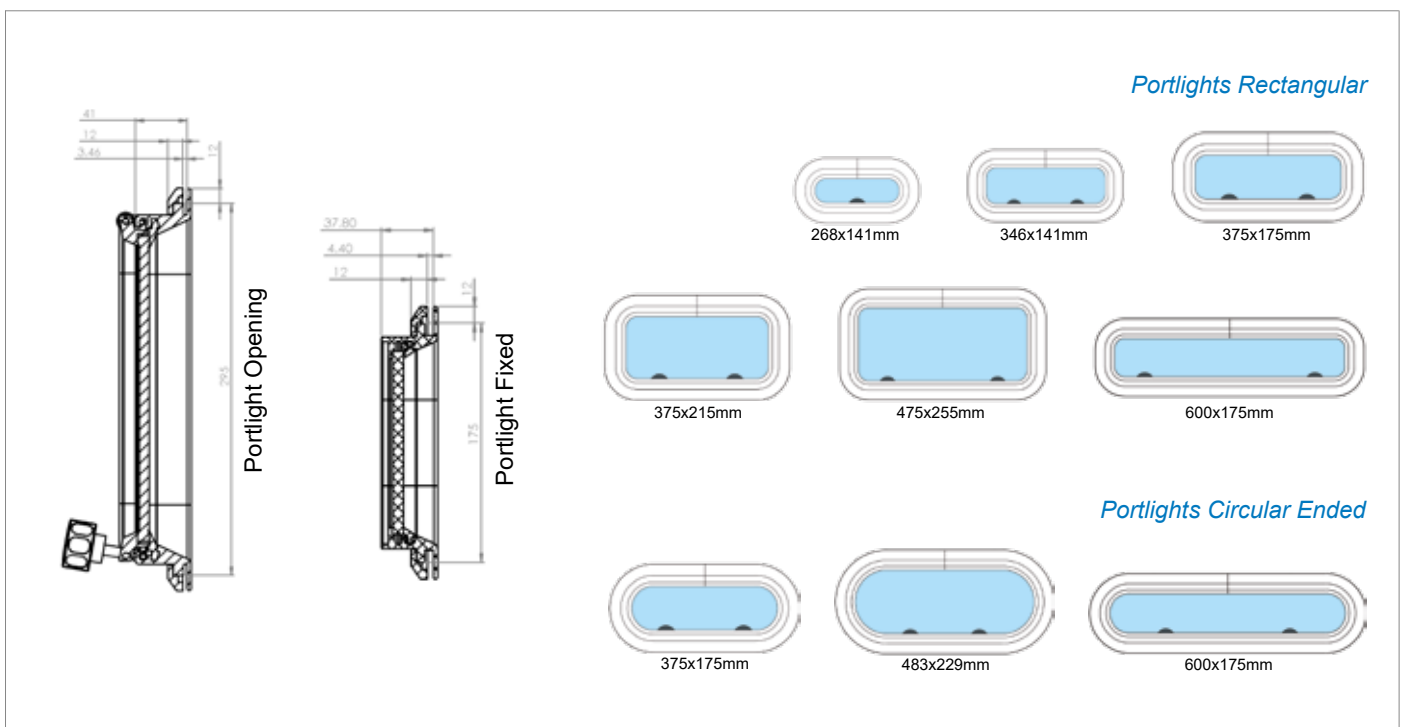

Standard Portlights

The smooth angled outer frame prevents water from collecting on the frame and dripping into your cabin when the portlight is opened.

WATERTIGHT DESIGN

Unlike many designs, Gebo portlights are designed for watertight hull fitting, so there's no problem when a heeling yacht places the portlight against the pressure of fast-running water.

As standard the portlight is being manufactured with grey smoke acrylic. Clear, bronze and green acrylic is available to special order.

Gebo fixed and opening portlights are certified for watertight hull fitting