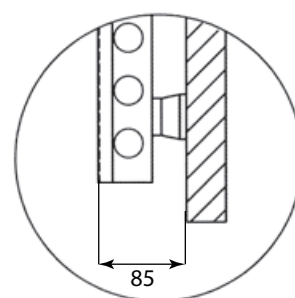

	H (mm)	L (mm)	Watt: 75/65/20°C
PLATEAU VERTICAL	1800	300	918
	2000	300	981

FLAT

RAL

RAL 9003

Made to measure is possible
Radiator Specials; 3 to 4 weeks production time

H (mm)	L (mm)	Watt: 75/65/20°C
400	320	148
500		185
700		259
800		296
1200		444
400	420	185
500		231
700		323
800		370
1200		550
400	520	222
500		278
700		389
800		444
1200		667

LAVA CHROME

RAL

RAL 9003

Cr

Made to measure is possible

H (mm)	L (mm)	Watt: 75/65/20°C
600	400	267
800	400	298
800	500	364
850	390	238
1200	500	546

H (mm)	L (mm)	Watt: 75/65/20°C
720	440	267
1000	440	376
1270	440	483
720	520	328
1000	520	436
1000	630	499

CREV FALCON

LAVA ELEGANT

RAL

RAL 9003

Cr

Made to measure is possible

H (mm)	L (mm)	Electrical element
600	400	400 W
850	390	400 W

SMART FAMILY

H (mm)	L (mm)	Watt: 75/65/20°C
974	450	388
1374	450	583
1694	450	718
974	600	521
1374	600	751
1694	600	916

STYLE ME

SUNNY BEIGE

DANDY WHITE

H (mm)	L (mm)	Watt: 75/65/20°C
1374	450	583
1694	450	718
1374	600	751
1694	600	916