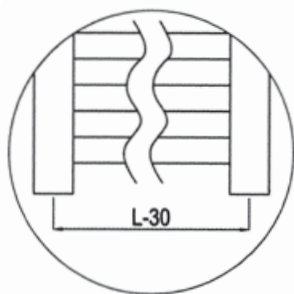

	H (mm)	L (mm)	Watt: 75/65/20°C
PLATEAU VERTICAL	1800	300	918
	2000	300	981

FLAT

RAL

RAL 9003

Made to measure is possible
Radiator Specials; 3 to 4 weeks production time

H (mm)	L (mm)	Watt: 75/65/20°C
400	320	148
500		185
700		259
800		296
1200		444
400	420	185
500		231
700		323
800		370
1200		550
400	520	222
500		278
700		389
800		444
1200		667

LAVA CHROME

RAL

RAL 9003

Cr

Made to measure is possible

H (mm)	L (mm)	Watt: 75/65/20°C
600	400	267
800	400	298
800	500	364
850	390	238
1200	500	546

H (mm)	L (mm)	Watt: 75/65/20°C
720	440	267
1000	440	376
1270	440	483
720	520	328
1000	520	436
1000	630	499