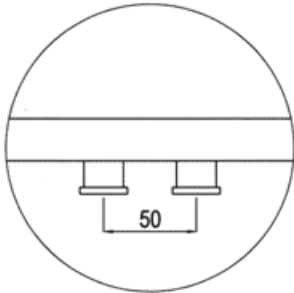

A300
LINES

A300
ZEN

A300
MIRROR

	RAL White		Sandy
	Platinum		Anthracite

				
---	---	---	---	---

Type	H (mm)	L (mm)	Watt: 75/65/20°C
A-300	1374	750	646
	1694	750	801

OVAL

OVAL LINES