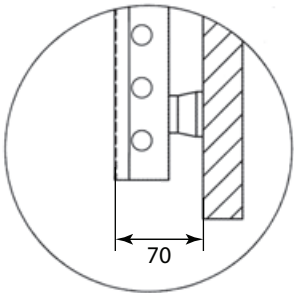

A300
LINES

A300
ZEN

A300
MIRROR

	RAL White		Sandy
	Platinum		Anthracite

				
---	---	---	---	---

Type	H (mm)	L (mm)	Watt: 75/65/20°C
A-300	1374	750	646
	1694	750	801

OVAL

OVAL LINES