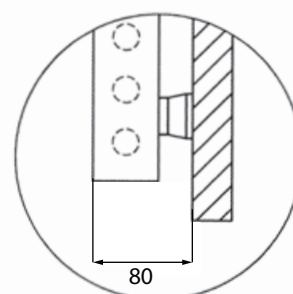

	H (mm)	L (mm)	Watt: 75/65/20°C
PLATEAU VERTICAL	1800	300	918
	2000	300	981

FLAT

RAL

RAL 9003

Made to measure is possible
Radiator Specials; 3 to 4 weeks production time

H (mm)	L (mm)	Watt: 75/65/20°C
400	320	148
500		185
700		259
800		296
1200		444
400	420	185
500		231
700		323
800		370
1200		550
400	520	222
500		278
700		389
800		444
1200		667

LAVA CHROME

RAL

RAL 9003

Cr

Made to measure is possible

H (mm)	L (mm)	Watt: 75/65/20°C
600	400	267
800	400	298
800	500	364
850	390	238
1200	500	546

H (mm)	L (mm)	Watt: 75/65/20°C
720	440	267
1000	440	376
1270	440	483
720	520	328
1000	520	436
1000	630	499

CREV FALCON

LAVA ELEGANT

RAL

RAL 9003

Cr

Made to measure is possible

H (mm)	L (mm)	Electrical element
600	400	400 W
850	390	400 W

SMART FAMILY

H (mm)	L (mm)	Watt: 75/65/20°C
974	450	388
1374	450	583
1694	450	718
974	600	521
1374	600	751
1694	600	916

STYLE ME

SUNNY BEIGE

DANDY WHITE

H (mm)	L (mm)	Watt: 75/65/20°C
1374	450	583
1694	450	718
1374	600	751
1694	600	916