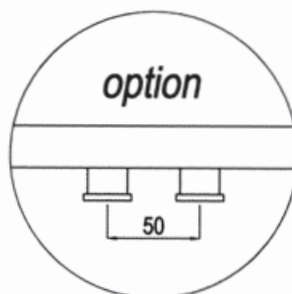

	H (mm)	L (mm)	Watt: 75/65/20°C
PLATEAU VERTICAL	1800	300	918
	2000	300	981

FLAT

RAL

RAL 9003

Made to measure is possible
Radiator Specials; 3 to 4 weeks production time

H (mm)	L (mm)	Watt: 75/65/20°C
400	320	148
500		185
700		259
800		296
1200		444
400	420	185
500		231
700		323
800		370
1200		550
400	520	222
500		278
700		389
800		444
1200		667

LAVA CHROME

RAL

RAL 9003

Cr

Made to measure is possible

H (mm)	L (mm)	Watt: 75/65/20°C
600	400	267
800	400	298
800	500	364
850	390	238
1200	500	546

H (mm)	L (mm)	Watt: 75/65/20°C
720	440	267
1000	440	376
1270	440	483
720	520	328
1000	520	436
1000	630	499