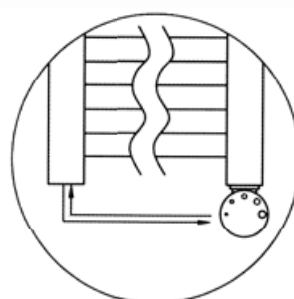

CREV FALCON

LAVA ELEGANT

RAL

RAL 9003

Cr

Made to measure is possible

H (mm)	L (mm)	Electrical element
600	400	400 W
850	390	400 W

SMART FAMILY

H (mm)	L (mm)	Watt: 75/65/20°C
974	450	388
1374	450	583
1694	450	718
974	600	521
1374	600	751
1694	600	916

STYLE ME

SUNNY BEIGE

DANDY WHITE

H (mm)	L (mm)	Watt: 75/65/20°C
1374	450	583
1694	450	718
1374	600	751
1694	600	916