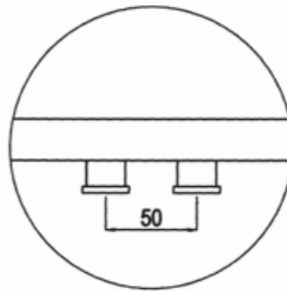

	H (mm)	L (mm)	Watt: 75/65/20°C
PLATEAU VERTICAL	1800	300	918
	2000	300	981

FLAT

RAL

RAL 9003

Made to measure is possible
Radiator Specials; 3 to 4 weeks production time

H (mm)	L (mm)	Watt: 75/65/20°C
400	320	148
500		185
700		259
800		296
1200		444
400	420	185
500		231
700		323
800		370
1200		550
400	520	222
500		278
700		389
800		444
1200		667

LAVA CHROME

RAL

RAL 9003

Cr

Made to measure is possible

H (mm)	L (mm)	Watt: 75/65/20°C
600	400	267
800	400	298
800	500	364
850	390	238
1200	500	546

H (mm)	L (mm)	Watt: 75/65/20°C
720	440	267
1000	440	376
1270	440	483
720	520	328
1000	520	436
1000	630	499