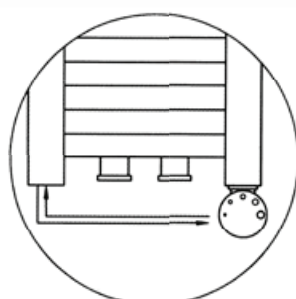

CREV FALCON

LAVA ELEGANT

RAL

RAL 9003

Cr

Made to measure is possible

H (mm)	L (mm)	Electrical element
600	400	400 W
850	390	400 W

SMART FAMILY

H (mm)	L (mm)	Watt: 75/65/20°C
974	450	388
1374	450	583
1694	450	718
974	600	521
1374	600	751
1694	600	916

STYLE ME

SUNNY BEIGE

DANDY WHITE

H (mm)	L (mm)	Watt: 75/65/20°C
1374	450	583
1694	450	718
1374	600	751
1694	600	916