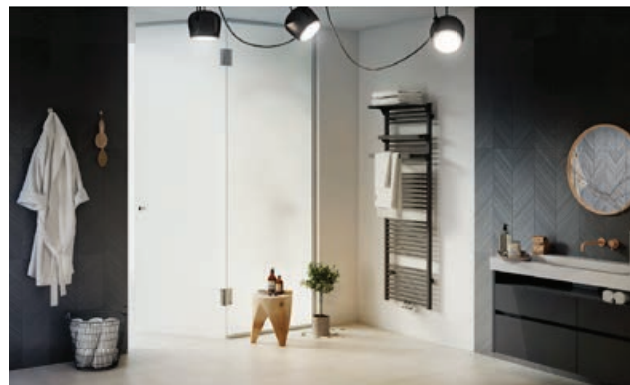

CREV FALCON

LAVA ELEGANT

RAL

RAL 9003

Cr

Made to measure is possible

H (mm)	L (mm)	Electrical element
600	400	400 W
850	390	400 W

SMART FAMILY