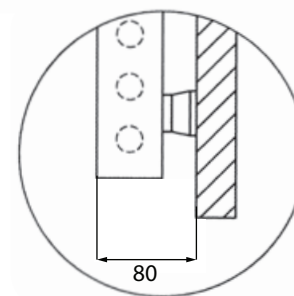

	H (mm)	L (mm)	Watt: 75/65/20°C
PLATEAU VERTICAL	1800	300	918
	2000	300	981

FLAT

RAL

RAL 9003

Made to measure is possible
Radiator Specials; 3 to 4 weeks production time

H (mm)	L (mm)	Watt: 75/65/20°C
400	320	148
500		185
700		259
800		296
1200		444
400	420	185
500		231
700		323
800		370
1200		550
400	520	222
500		278
700		389
800		444
1200		667

LAVA CHROME

RAL

RAL 9003

Cr

Made to measure is possible

H (mm)	L (mm)	Watt: 75/65/20°C
600	400	267
800	400	298
800	500	364
850	390	238
1200	500	546

H (mm)	L (mm)	Watt: 75/65/20°C
720	440	267
1000	440	376
1270	440	483
720	520	328
1000	520	436
1000	630	499

CREV FALCON

LAVA ELEGANT

RAL

RAL 9003

Cr

Made to measure is possible

H (mm)	L (mm)	Electrical element
600	400	400 W
850	390	400 W

SMART FAMILY

H (mm)	L (mm)	Watt: 75/65/20°C
974	450	388
1374	450	583
1694	450	718
974	600	521
1374	600	751
1694	600	916

STYLE ME

SUNNY BEIGE

DANDY WHITE

H (mm)	L (mm)	Watt: 75/65/20°C
1374	450	583
1694	450	718
1374	600	751
1694	600	916