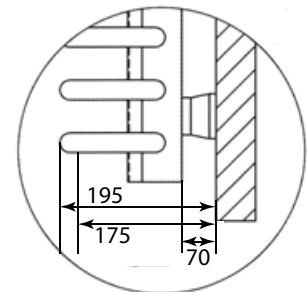

LAVA CHROME

RAL

RAL 9003

Cr

Made to measure is possible

H (mm)	L (mm)	Watt: 75/65/20°C
600	400	267
800	400	298
800	500	364
850	390	238
1200	500	546

H (mm)	L (mm)	Watt: 75/65/20°C
720	440	267
1000	440	376
1270	440	483
720	520	328
1000	520	436
1000	630	499

TREND A100 & A200

A100

A200

RAL White
 Sandy

Platinum
 Anthracite

Type	H (mm)	L (mm)	Watt: 75/65/20°C
A-100	1374	450	583
A-100	1694	450	718
A-200	1374	600	751
A-200	1694	600	916

TREND A300

A300
COVER

A300
LINES

A300
ZEN

A300
MIRROR

	RAL White		Sandy
	Platinum		Anthracite

				
---	---	---	---	---

Type	H (mm)	L (mm)	Watt: 75/65/20°C
A-300	1374	750	646
	1694	750	801

OVAL

OVAL LINES

OVAL ZEN

OVAL COVER

H (mm)	L (mm)	Watt: 75/65/20°C
1374	600	1310
1694	600	1545

VALVES AND ELECTRIC HEATERS

RAL  RAL colour table

RAL 9003  Traffic white

RAL 9005  Jet Black

Cr  Chrome