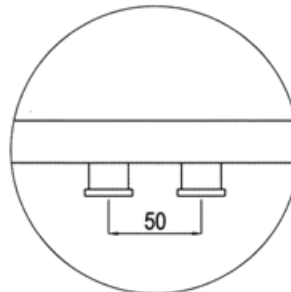

H (mm)	L (mm)	Watt: 75/65/20°C
1374	600	1310
1694	600	1545