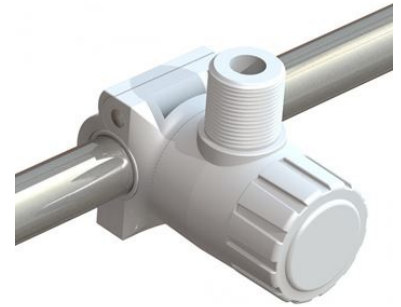

RAIL MOUNT LW 1"-14NF (10000-111)

Nylon 4-Way Rail Mount 1"-14NF for light-weight antennas

- 4-way easy lay-down rail mount for light-weight marine, Satcom and GPS antennas with US-style internal 1"-14NF threaded base
- Accepts rails \varnothing 21 mm (1/2") and \varnothing 26 mm (3/4")

MECHANICAL SPECIFICATIONS

Color	White
Weight	175 g (Hardware included)
Mounting	Clamp
Mounting Place	On horizontal or vertical rail (\varnothing 21 and 26 mm)
Mounting Instruction	NOTE! Not suitable for heavy type antennas
Materials	Nylon and stainless steel
Operating Temperature	-40C to +70C
For Antenna Types	For light-weight marine, Satcom and GPS antennas with US-style internal 1"-14NF threaded base
Dimension	96 x 75 x 45 mm