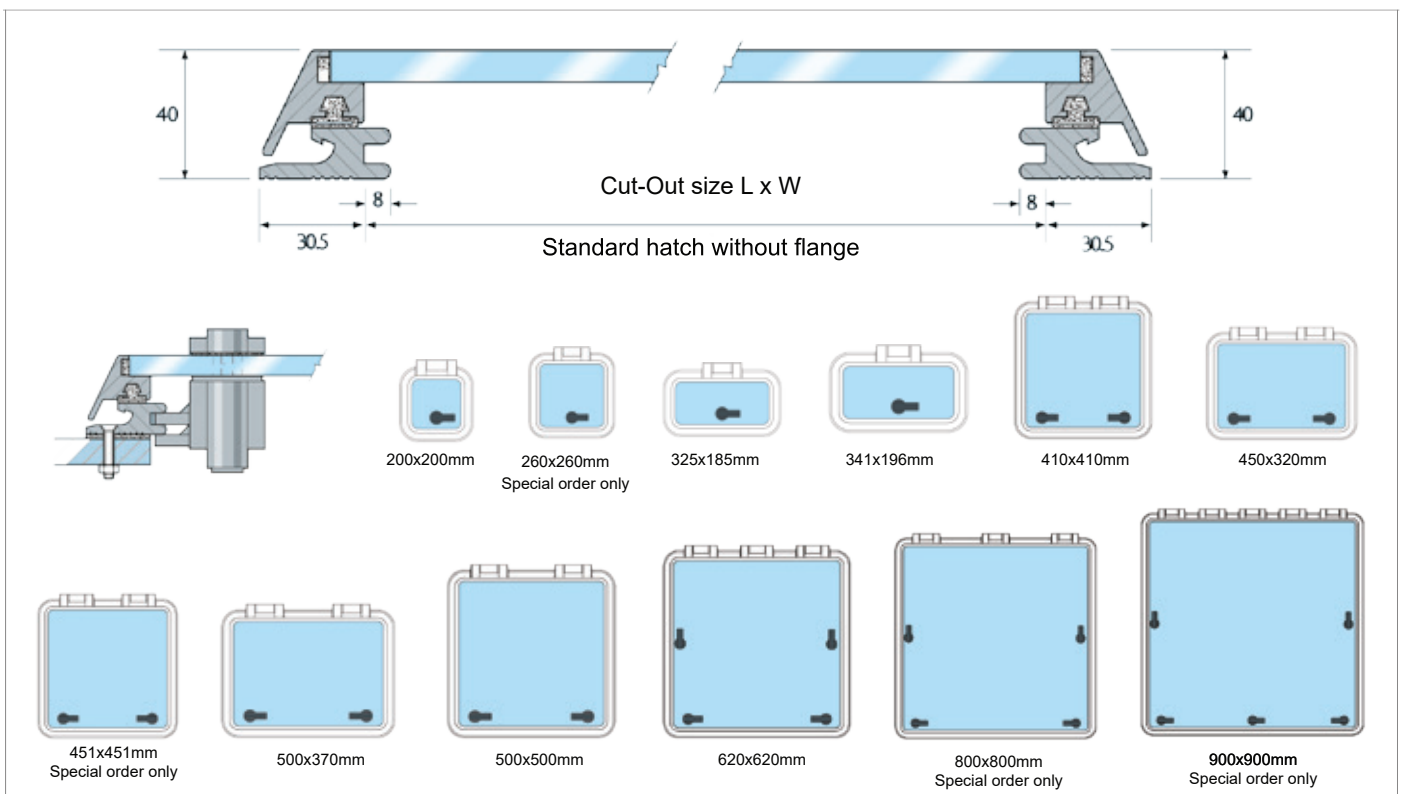

STEPLESS OPENING, TO 180°, PLUS EASY HINGE ADJUSTMENT

Heavy duty friction hinges secure the hatch in any position