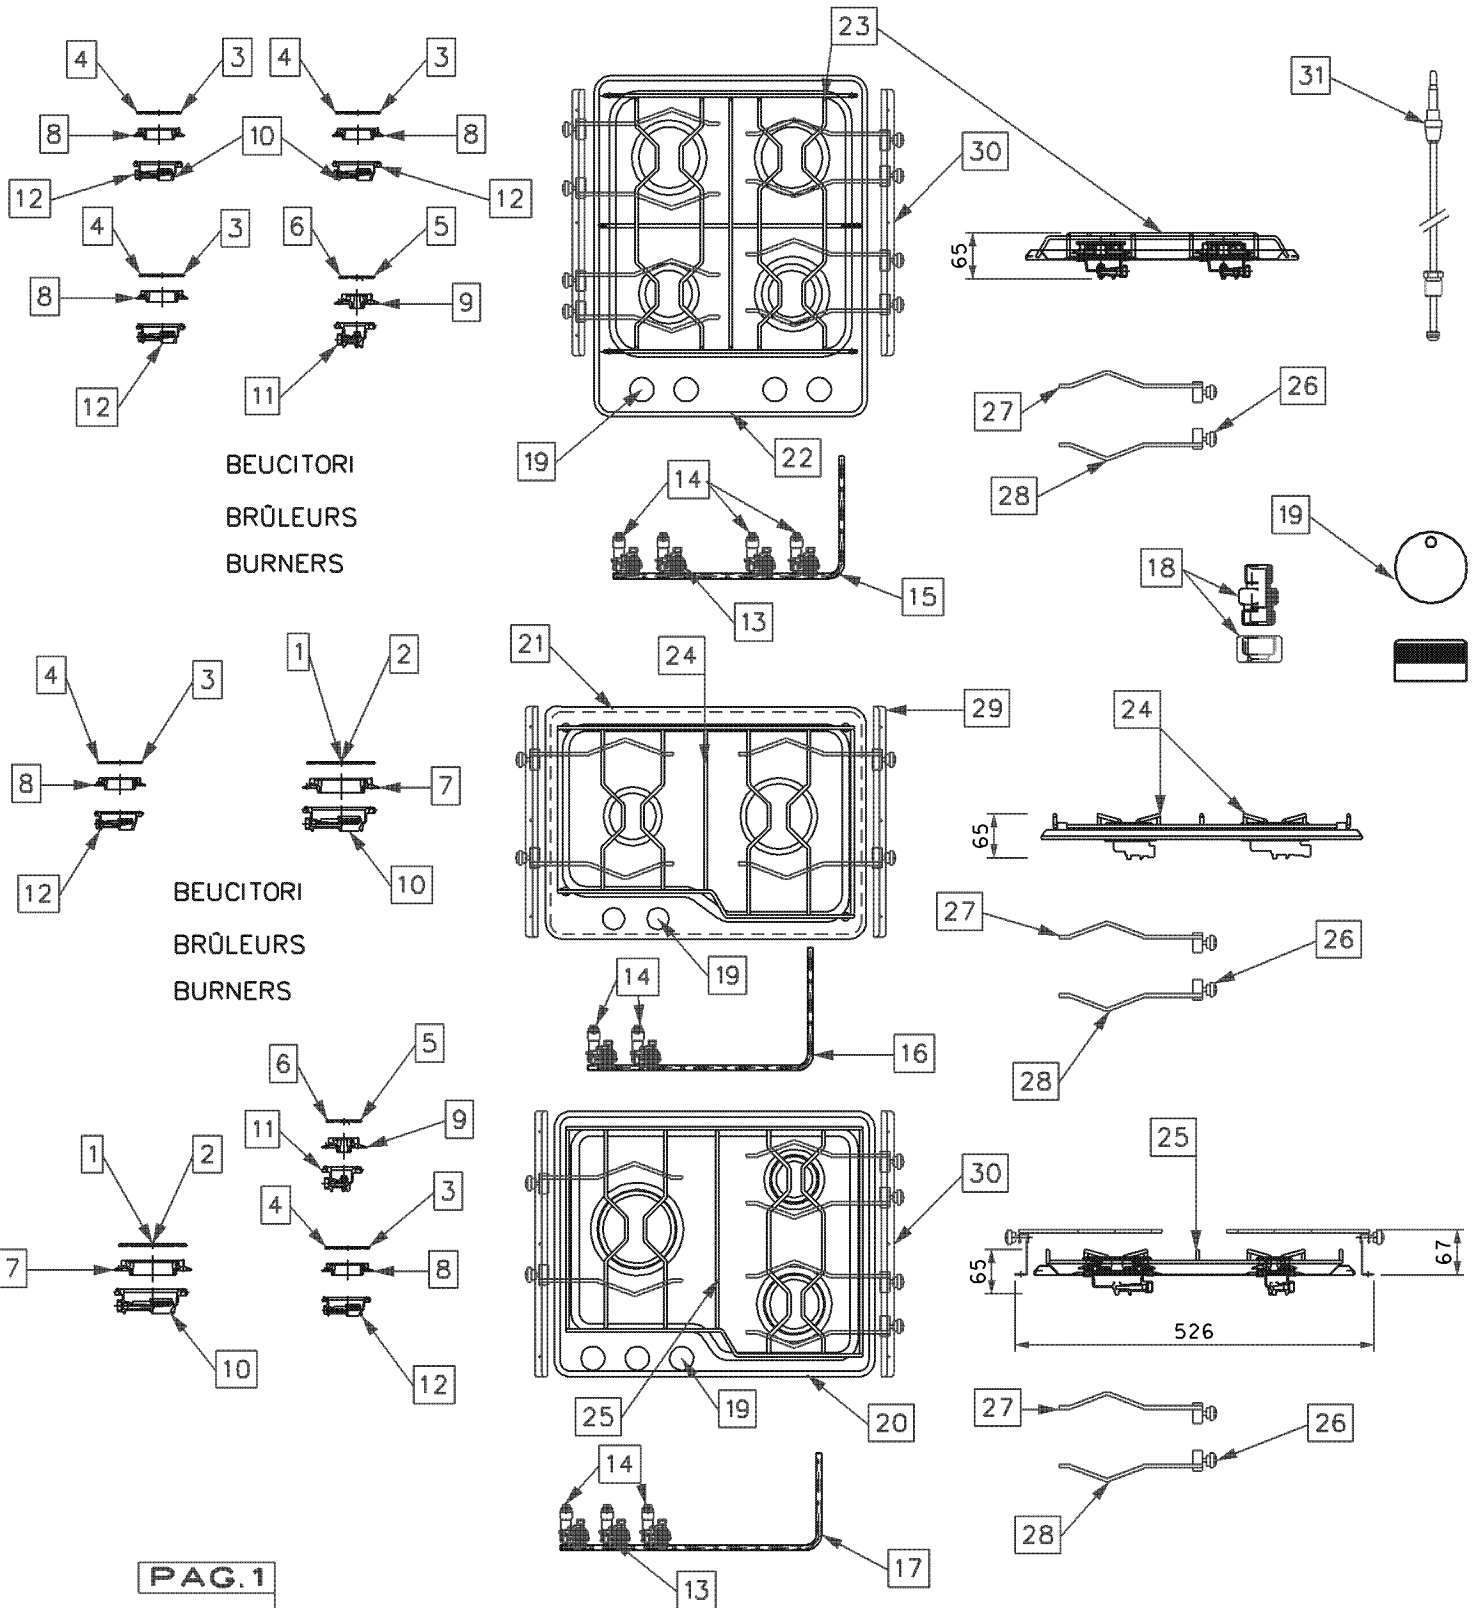

HOLE DIMENSION: 446 x 316 mm

MODEL: SEAFARERFOUR SEAFARERTWO SEAFARERTHREE

N.	1	COD.	BR SOMIPIGRCF
PIATTELLO GRANDE INOX C/FORO			
BIG STEEL PLATE WITH HOLE			
PLAQUE ACIER GRAND AVEC TROU			

N.	2	COD.	BR SOMIPSGRCF
PIATTELLO GRANDE SMALTATO C/FORO			
LARGE ENAMELLED PLATE WITH HOLE			
GRANDE PLAQUE EMAILLEE AVEC TROU			