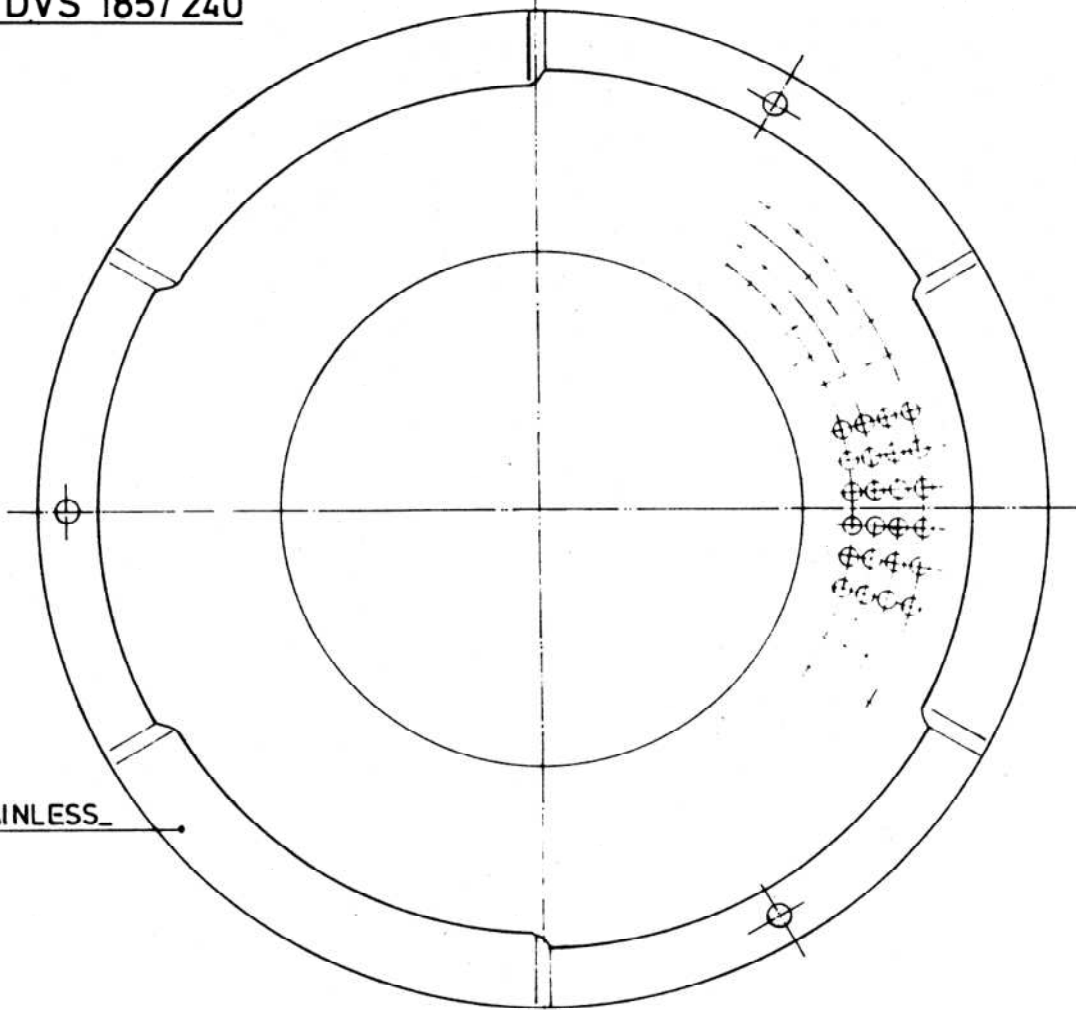

# DECKVENTILATOR

VEMEFA BV  
ROTTERDAM-HOLLAND

TYPE DVS 185/240

POLISHED STAINLESS  
STEEL 316

TYPE	A		B		C		D		E		F	
	mm	inches	mm	inches	mm	inches	mm	inches	mm	inches	mm	inches
DVS 185	185	7 5/16	172	6 3/4	85	3 3/4	106	4 3/16	3 x 4,5	3 x 3/16	5 x 4,5	5 x 3/16
DVS 240	240	9 1/2	223	8 3/4	123	4 7/8	140	5 1/2	6 x 4,5	6 x 3/16	6 x 4,5	6 x 3/16