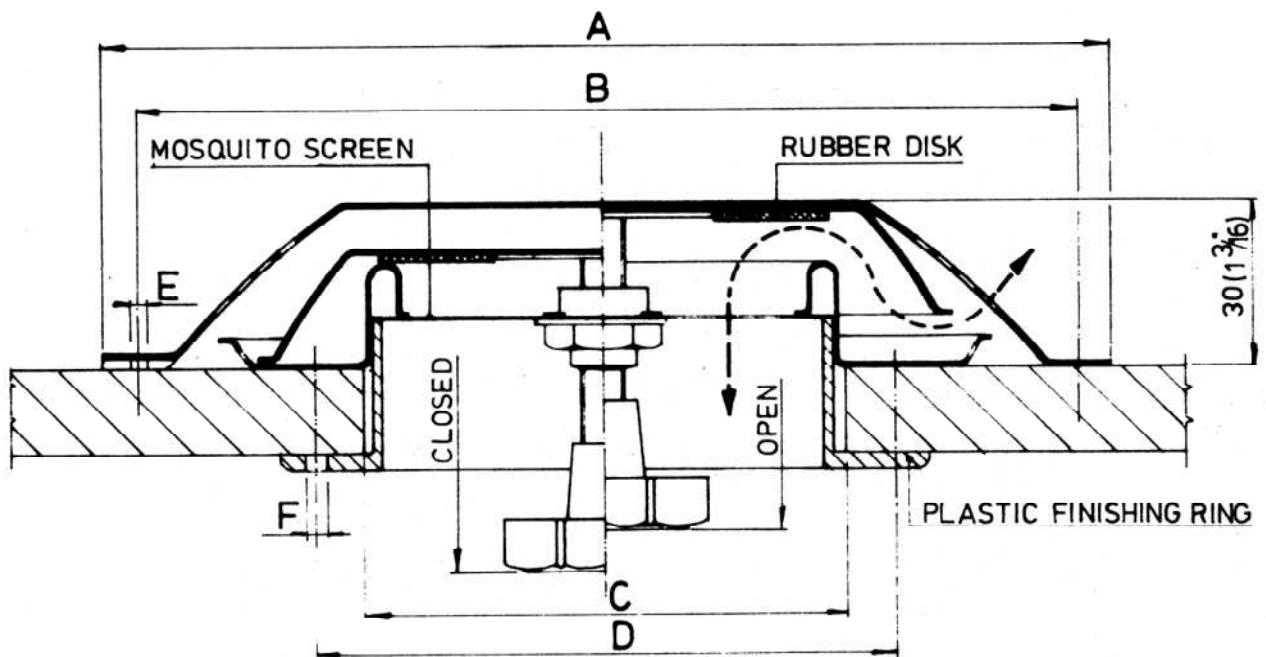

# DECKVENTILATOR

VEMEFA BV  
ROTTERDAM-HOLLAND

TYPE DVS 185/240

POLISHED STAINLESS  
STEEL 316

TYPE	A		B		C		D		E		F	
	mm	inches	mm	inches	mm	inches	mm	inches	mm	inches	mm	inches
DVS 185	185	7 5/16	172	6 3/4	85	3 3/4	106	4 3/16	3 x 4,5	3 x 3/16	5 x 4,5	5 x 3/16
DVS 240	240	9 1/2	223	8 3/4	123	4 7/8	140	5 1/2	6 x 4,5	6 x 3/16	6 x 4,5	6 x 3/16